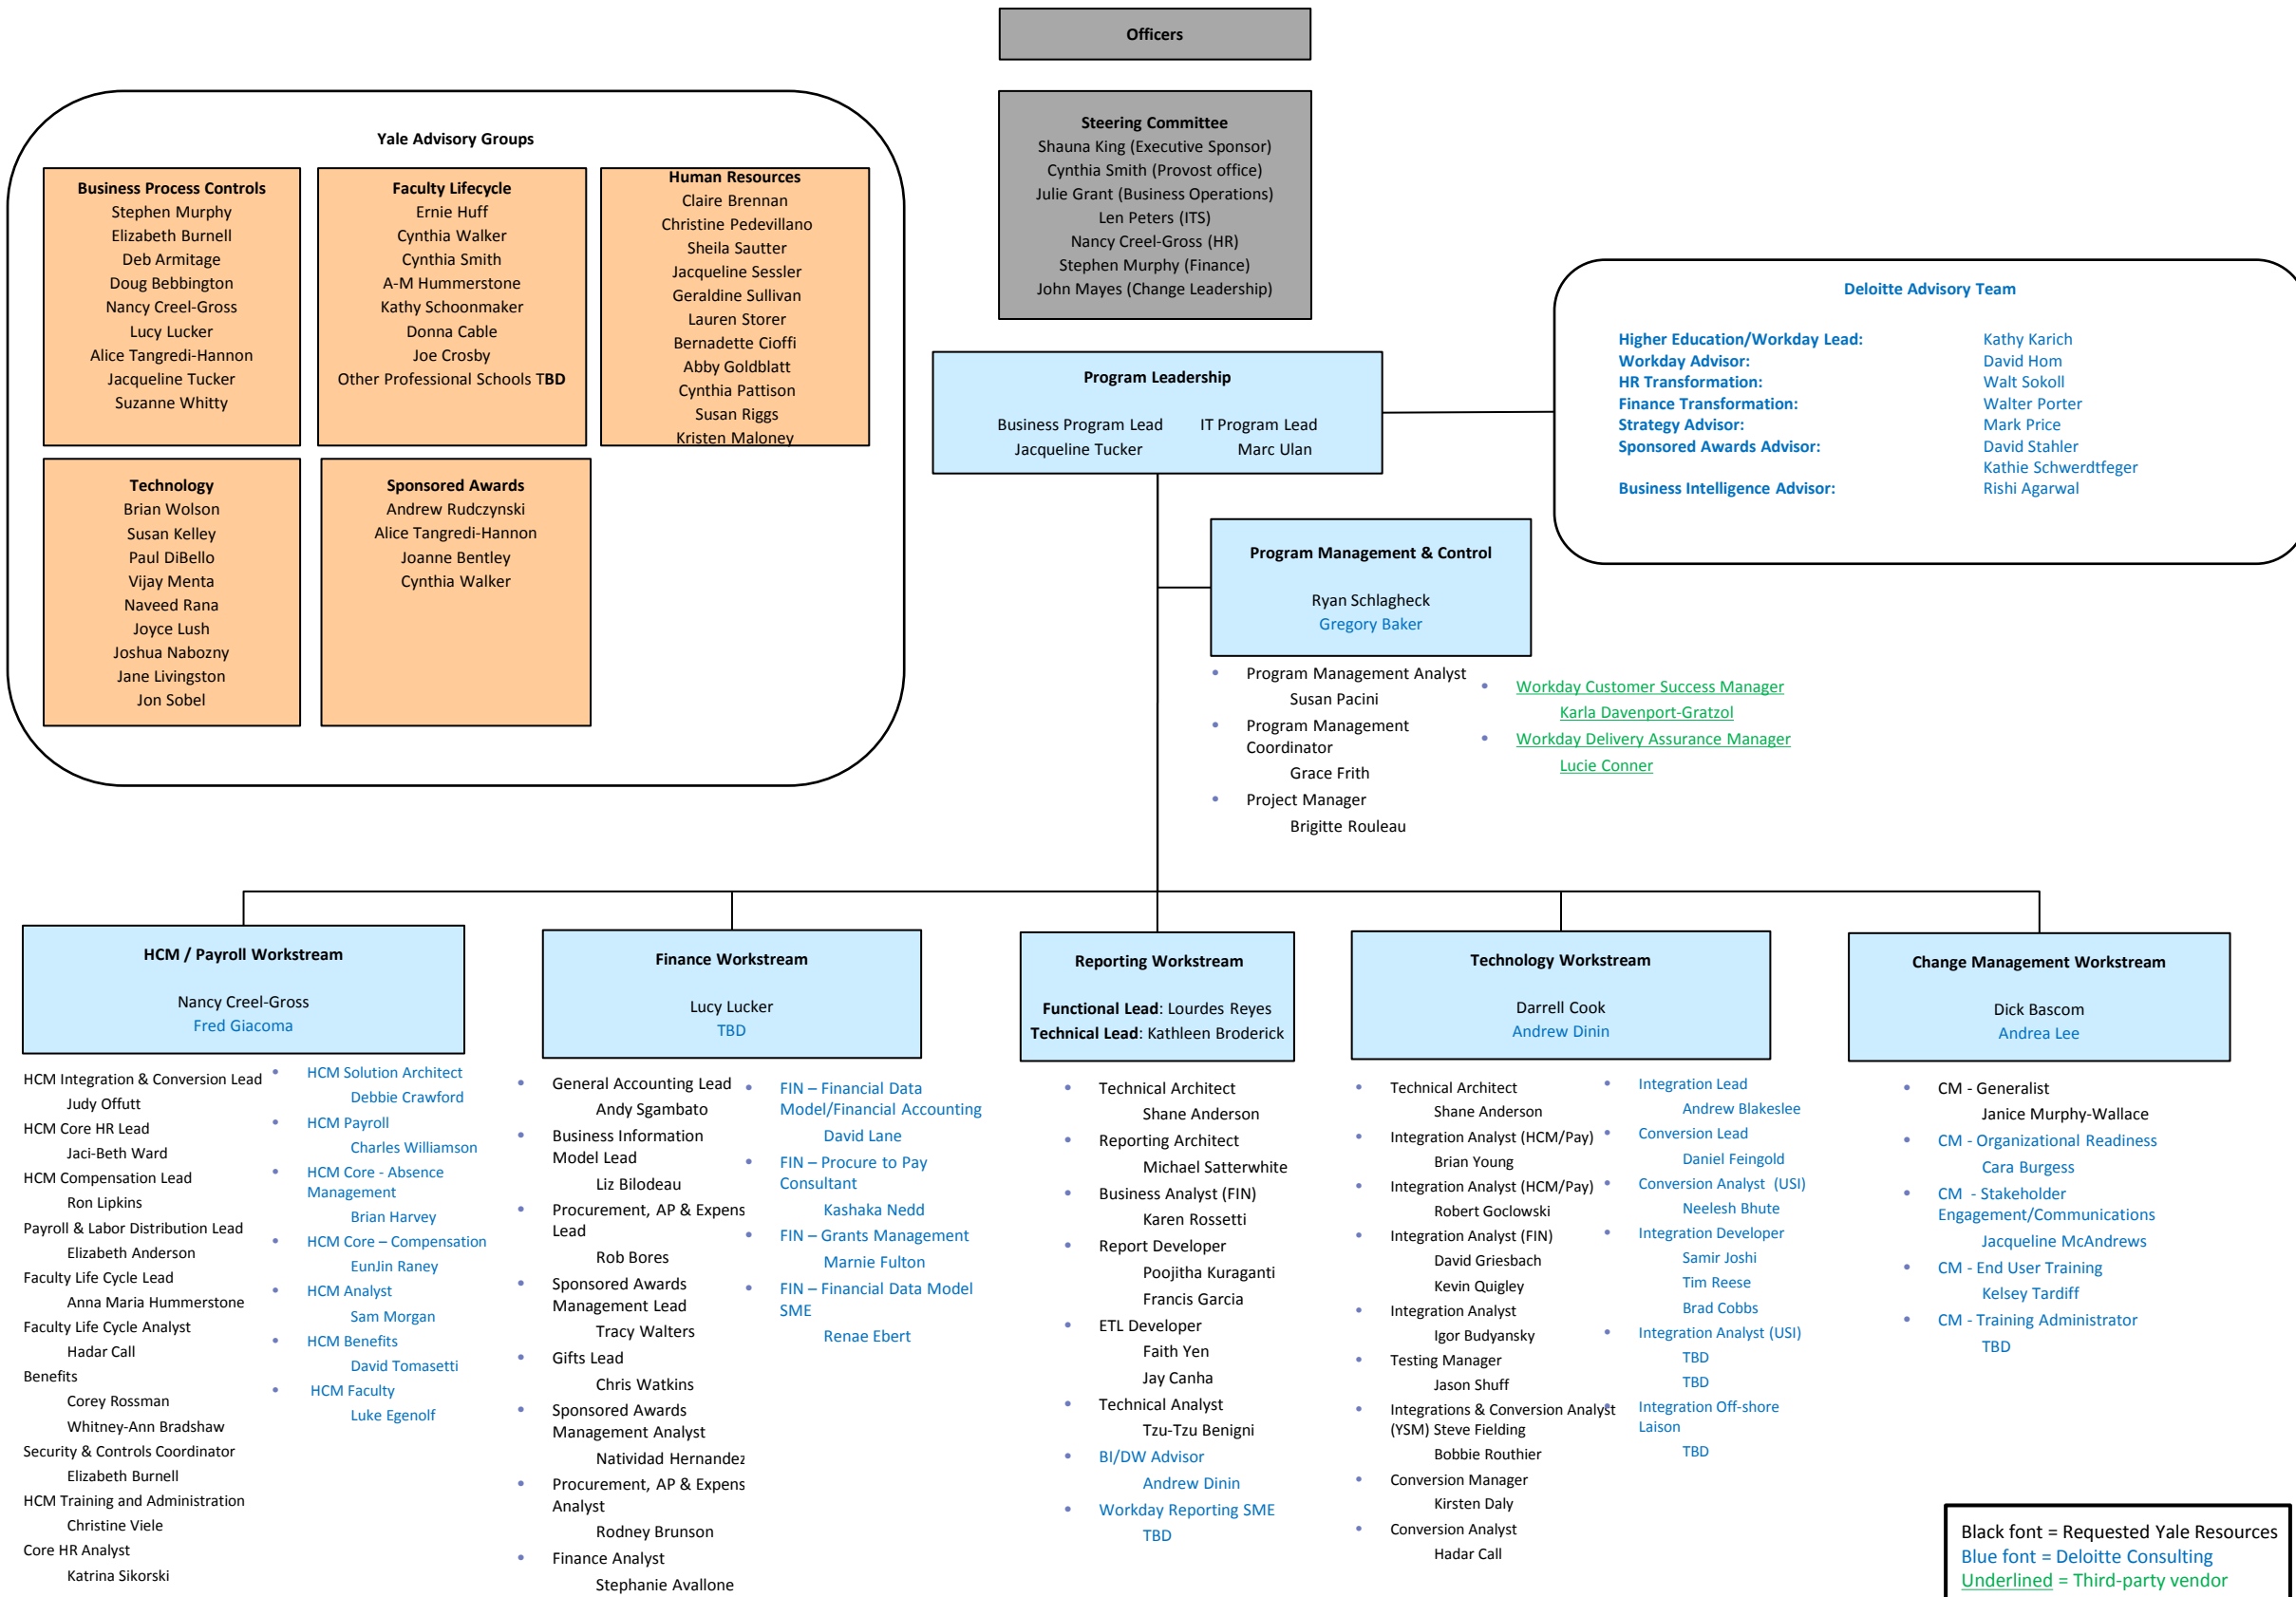

Workday @ Yale – Organization Structure for Implementation Phase

Black font = Requested Yale Resources
 Blue font = Deloitte Consulting
 Underlined = Third-party vendor