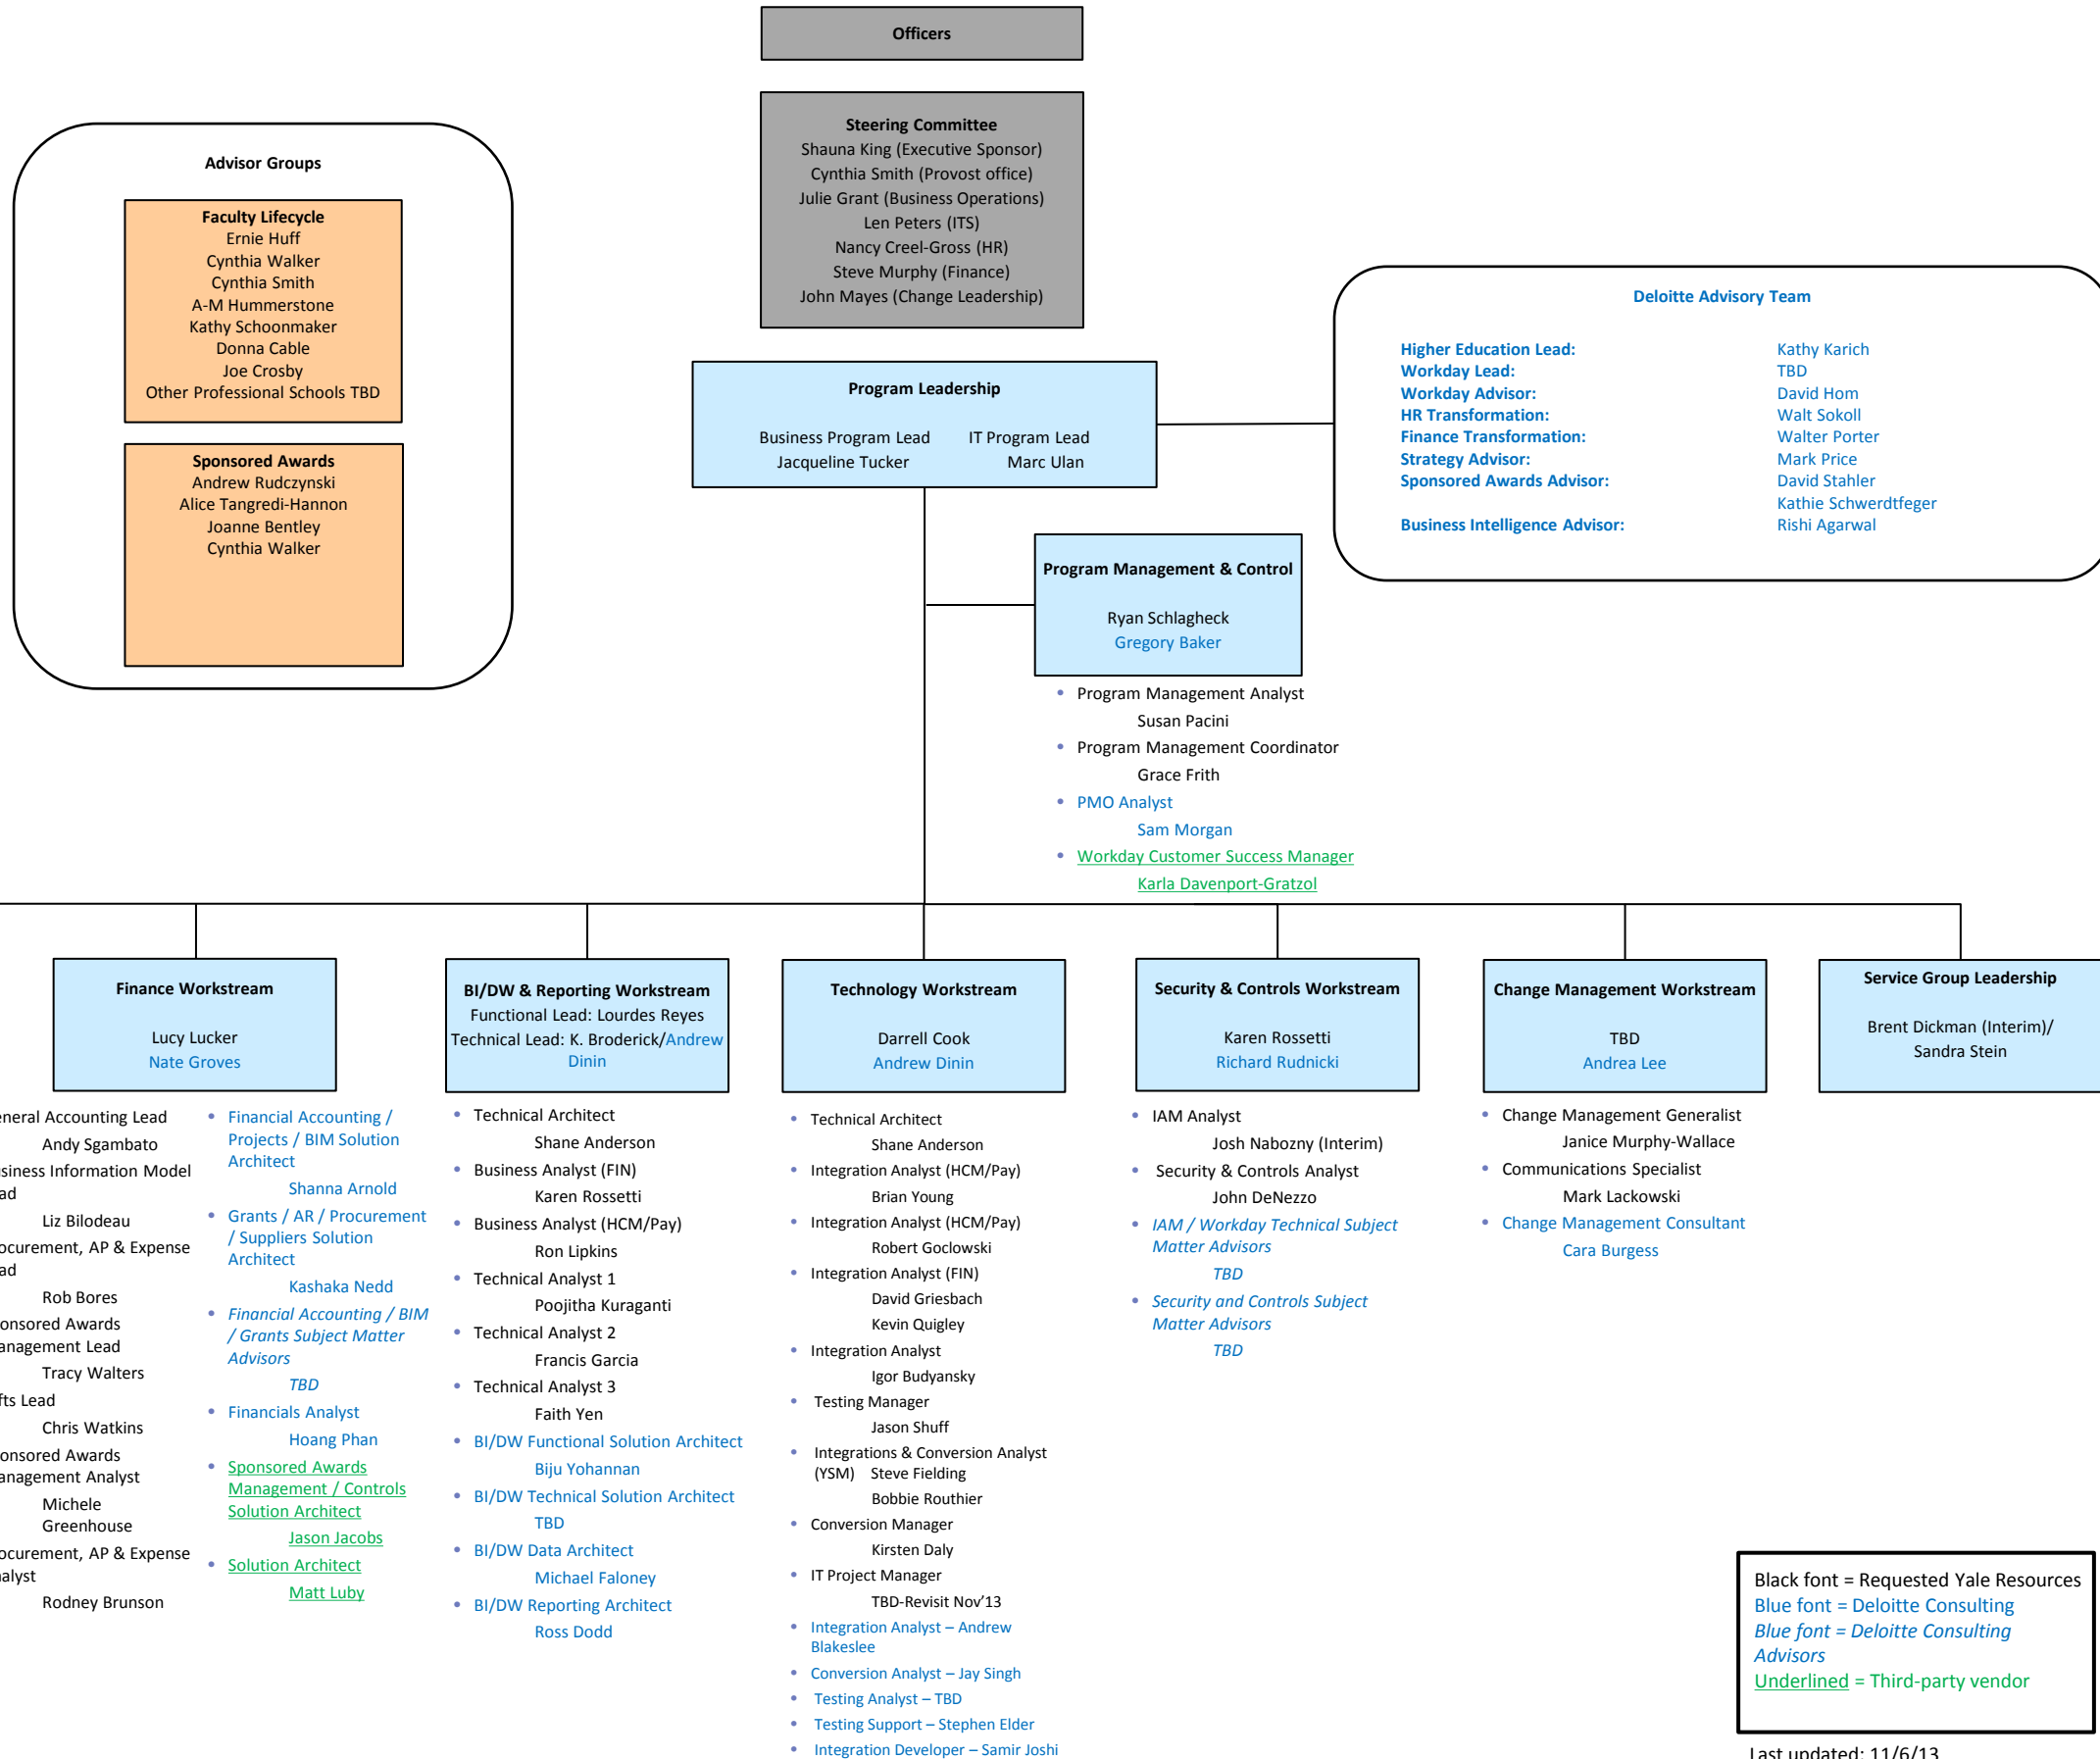

# Workday @ Yale – Organization Structure for Vision/Plan Phase

Black font = Requested Yale Resources  
 Blue font = Deloitte Consulting  
 Blue font = Deloitte Consulting Advisors  
Underlined = Third-party vendor